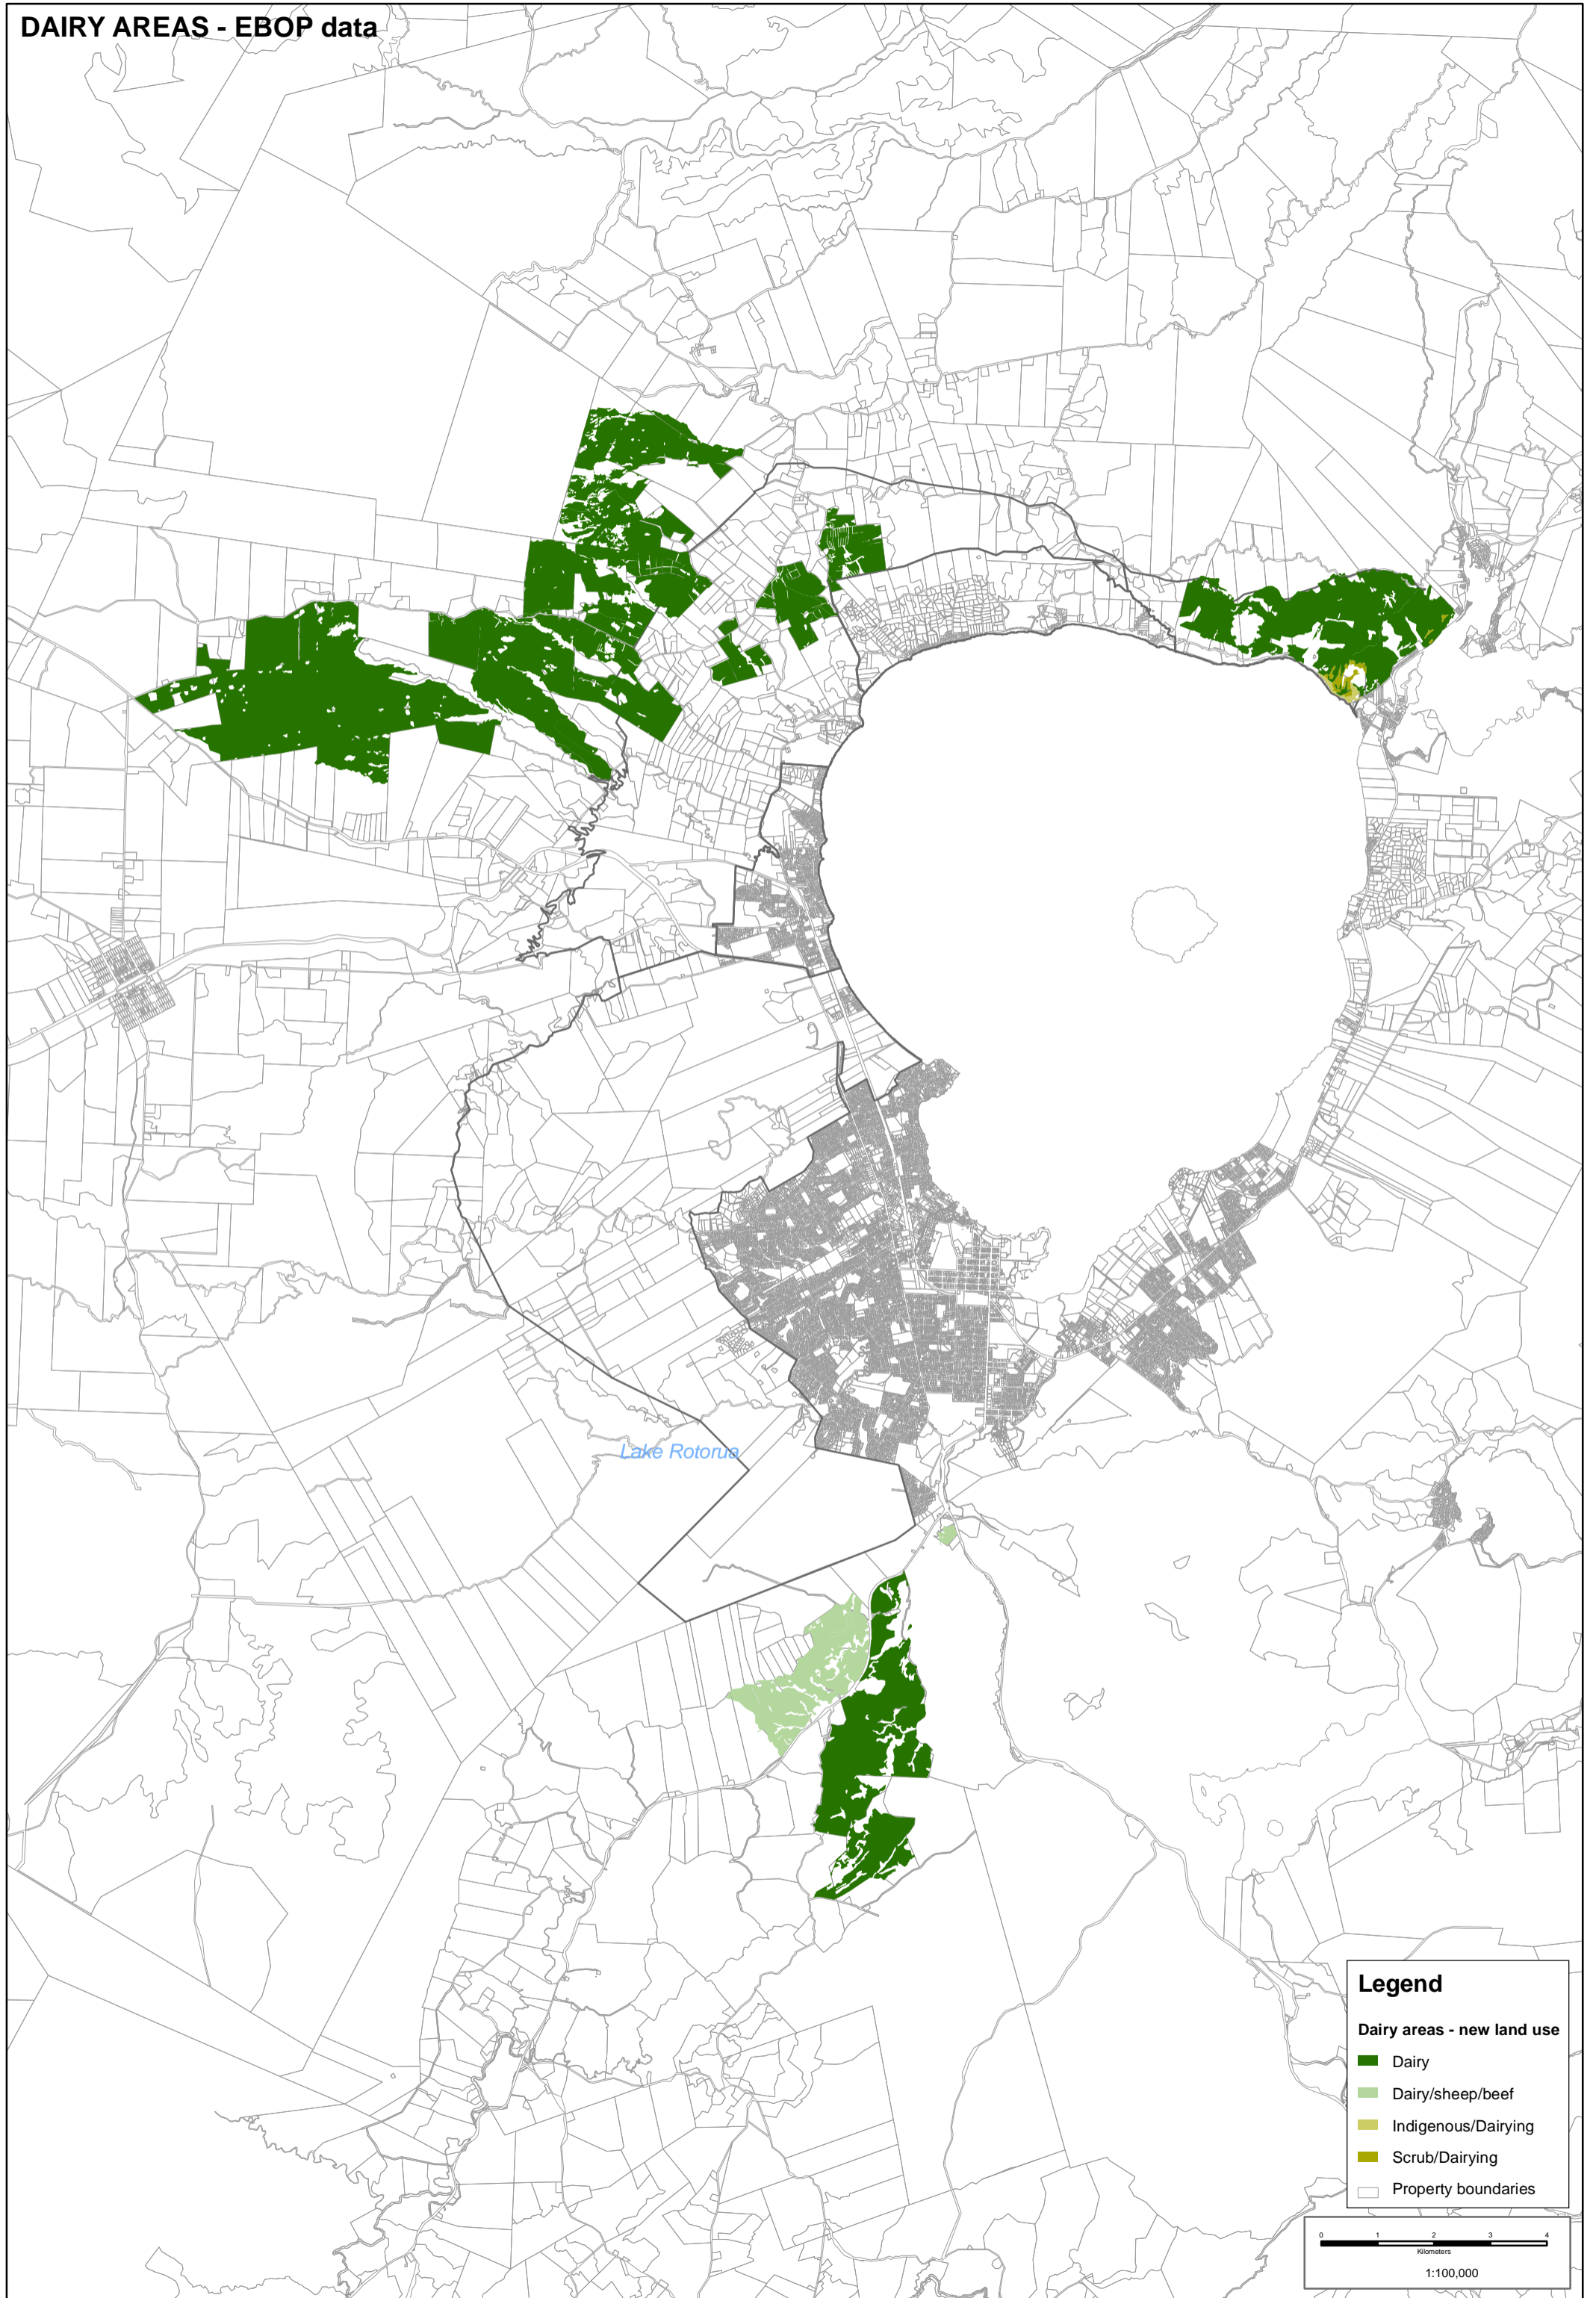

DAIRY AREAS - EBOP data

Legend

Dairy areas - new land use

- Dark Green: Dairy
- Light Green: Dairy/sheep/beef
- Yellowish-Green: Indigenous/Dairying
- Dark Yellow-Green: Scrub/Dairying
- Thin Black Line: Property boundaries